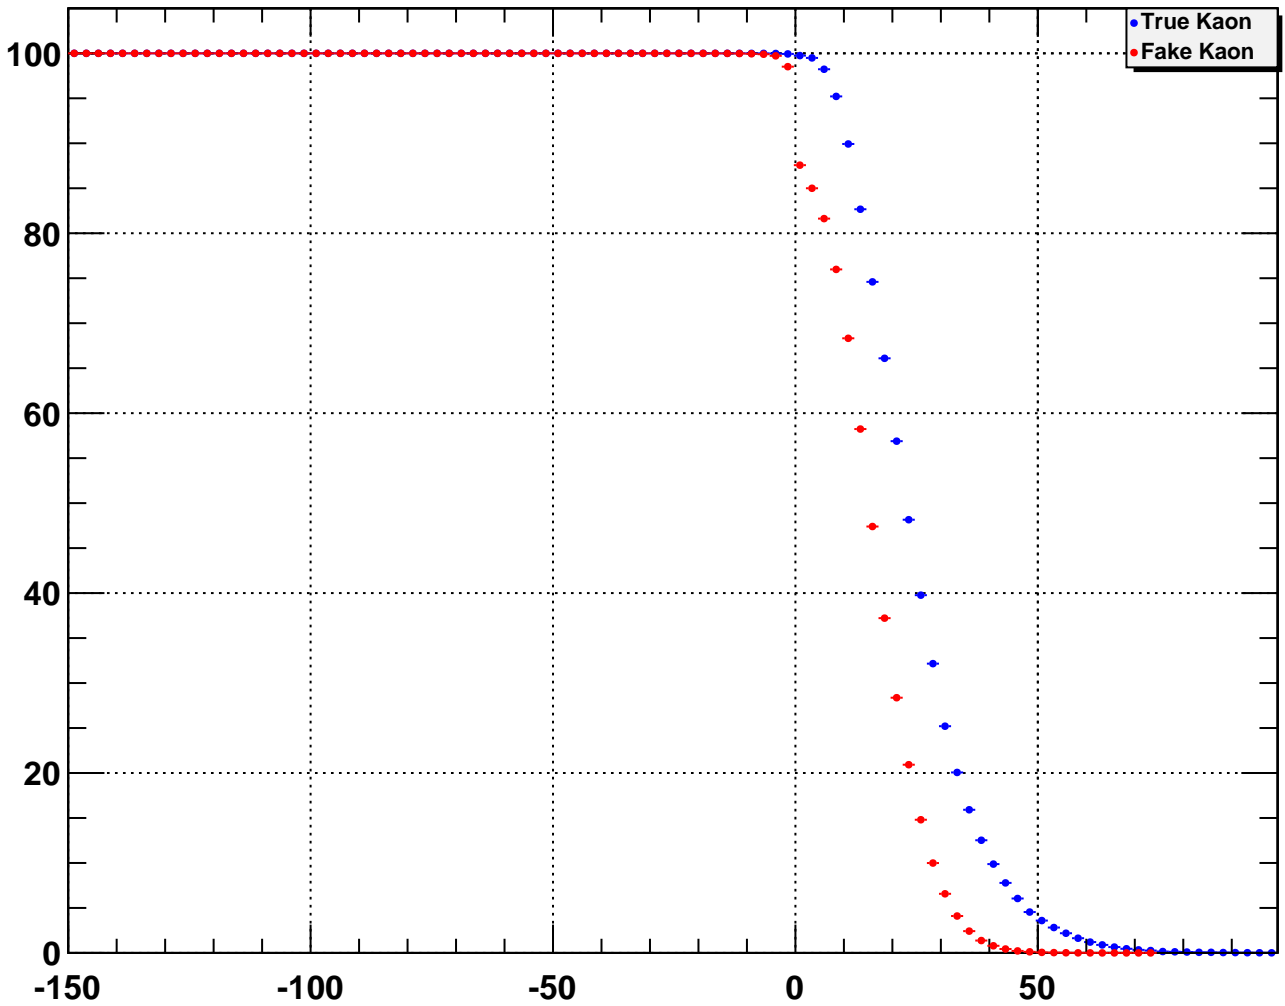

Efficiency / %

Downstream Kaon CombDLLk cut value