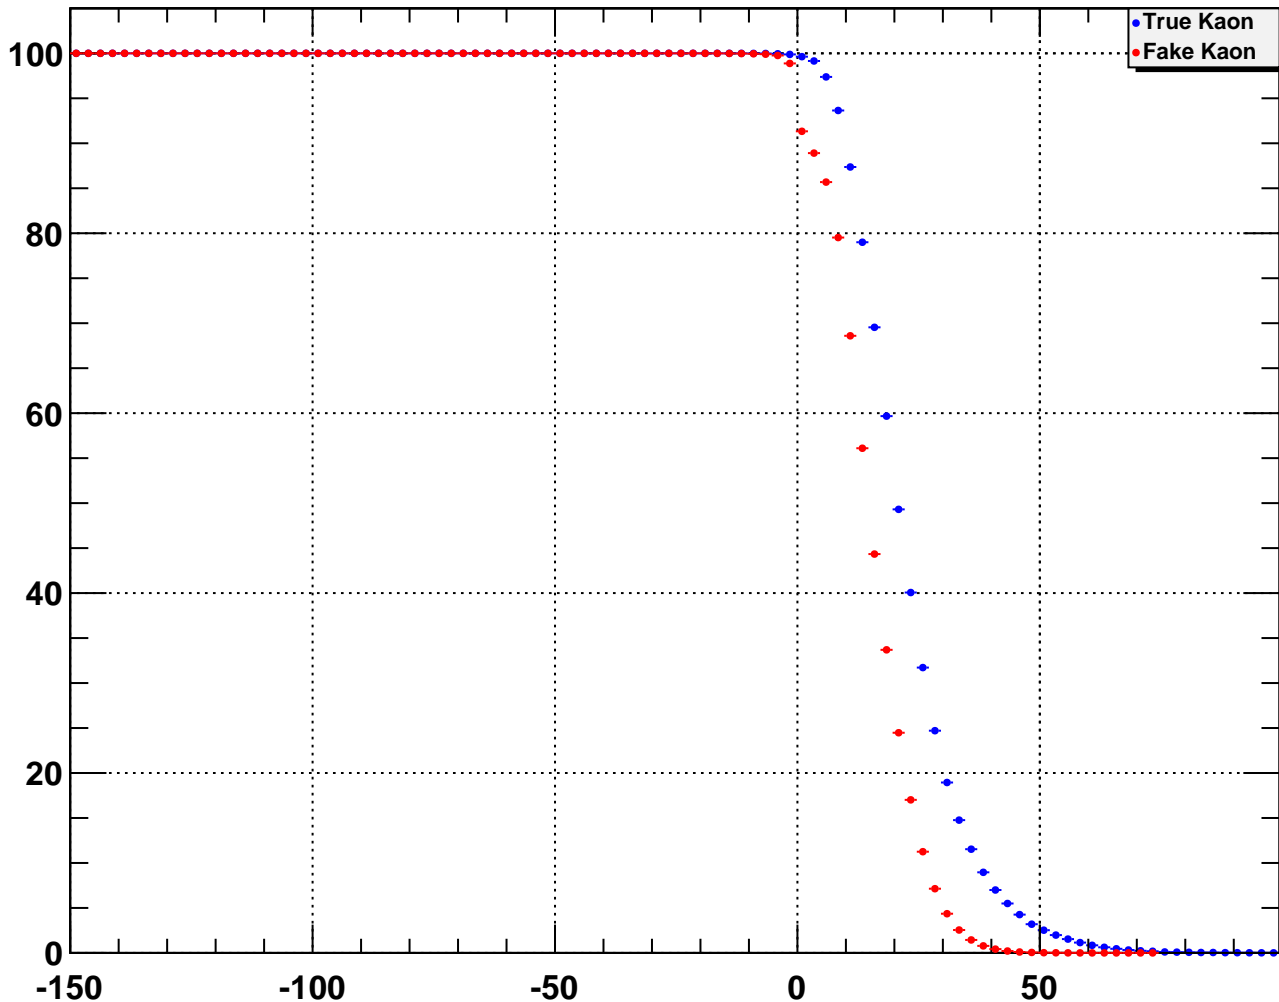

Efficiency / %

Downstream Kaon CombDLLk cut value