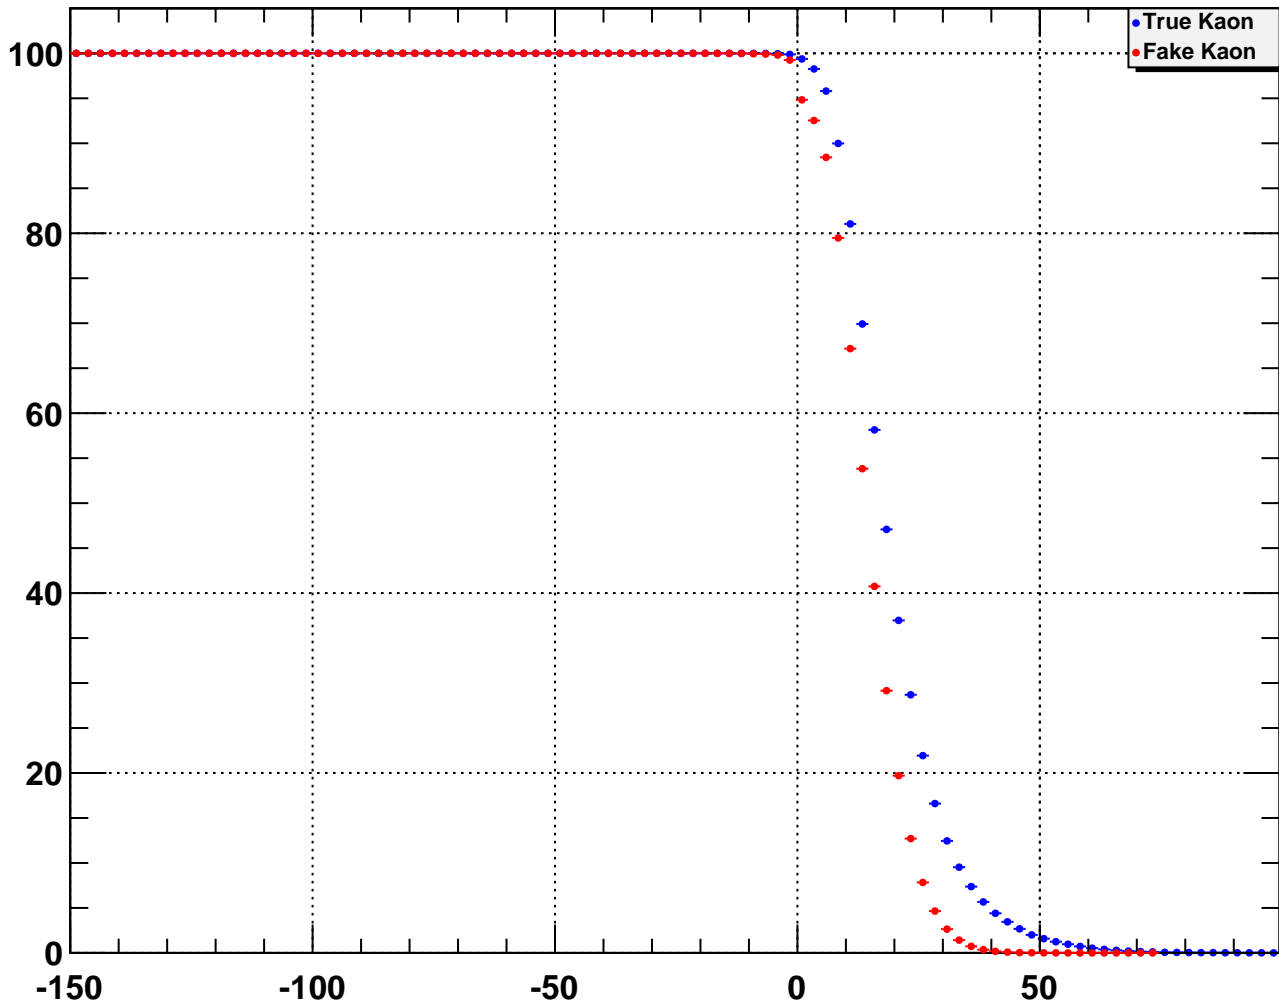

Efficiency / %

Downstream Kaon CombDLLk cut value