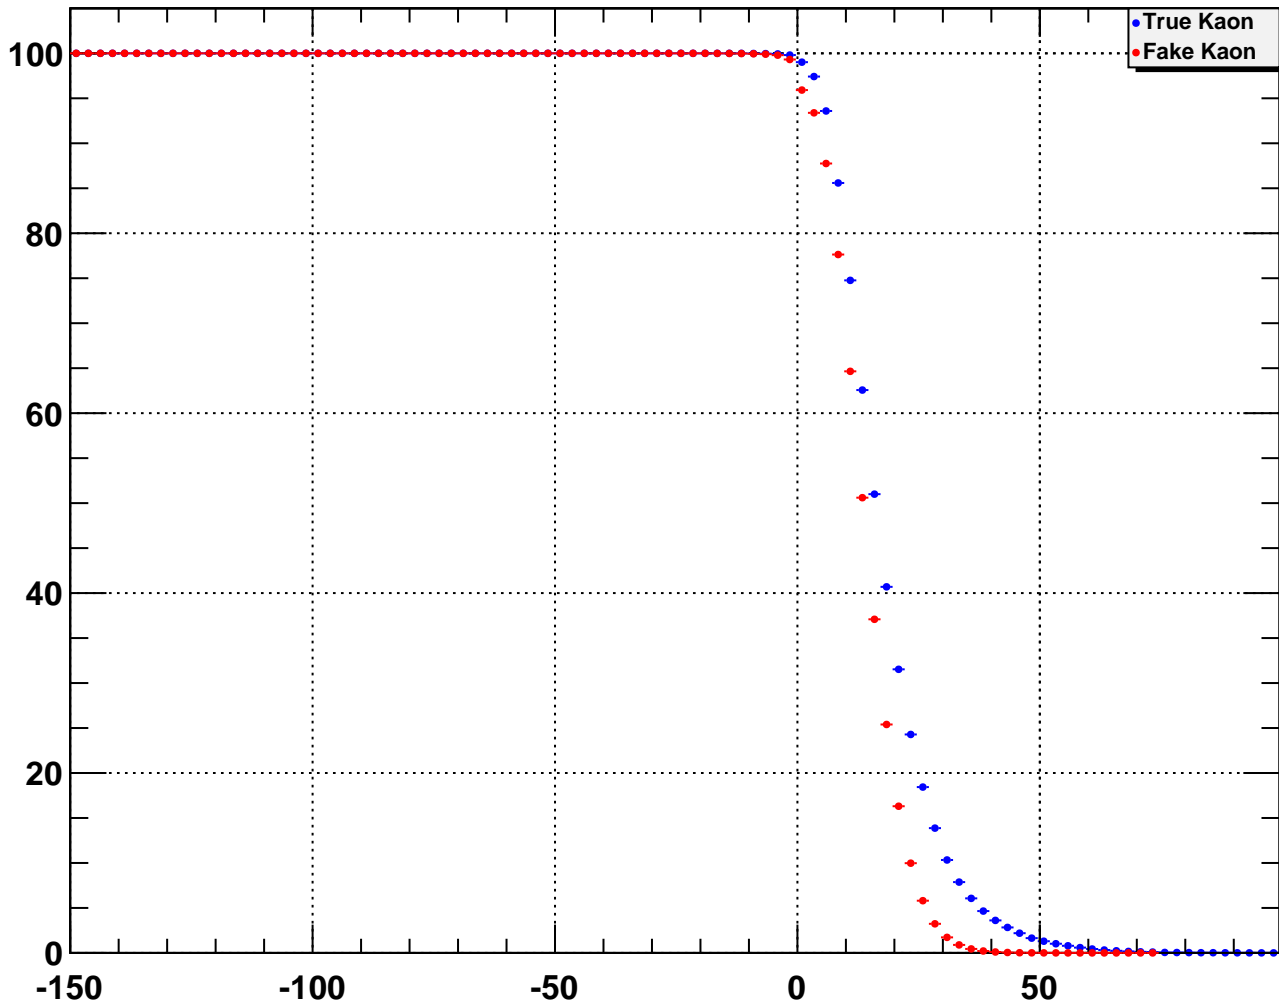

Efficiency / %

Downstream Kaon CombDLLk cut value