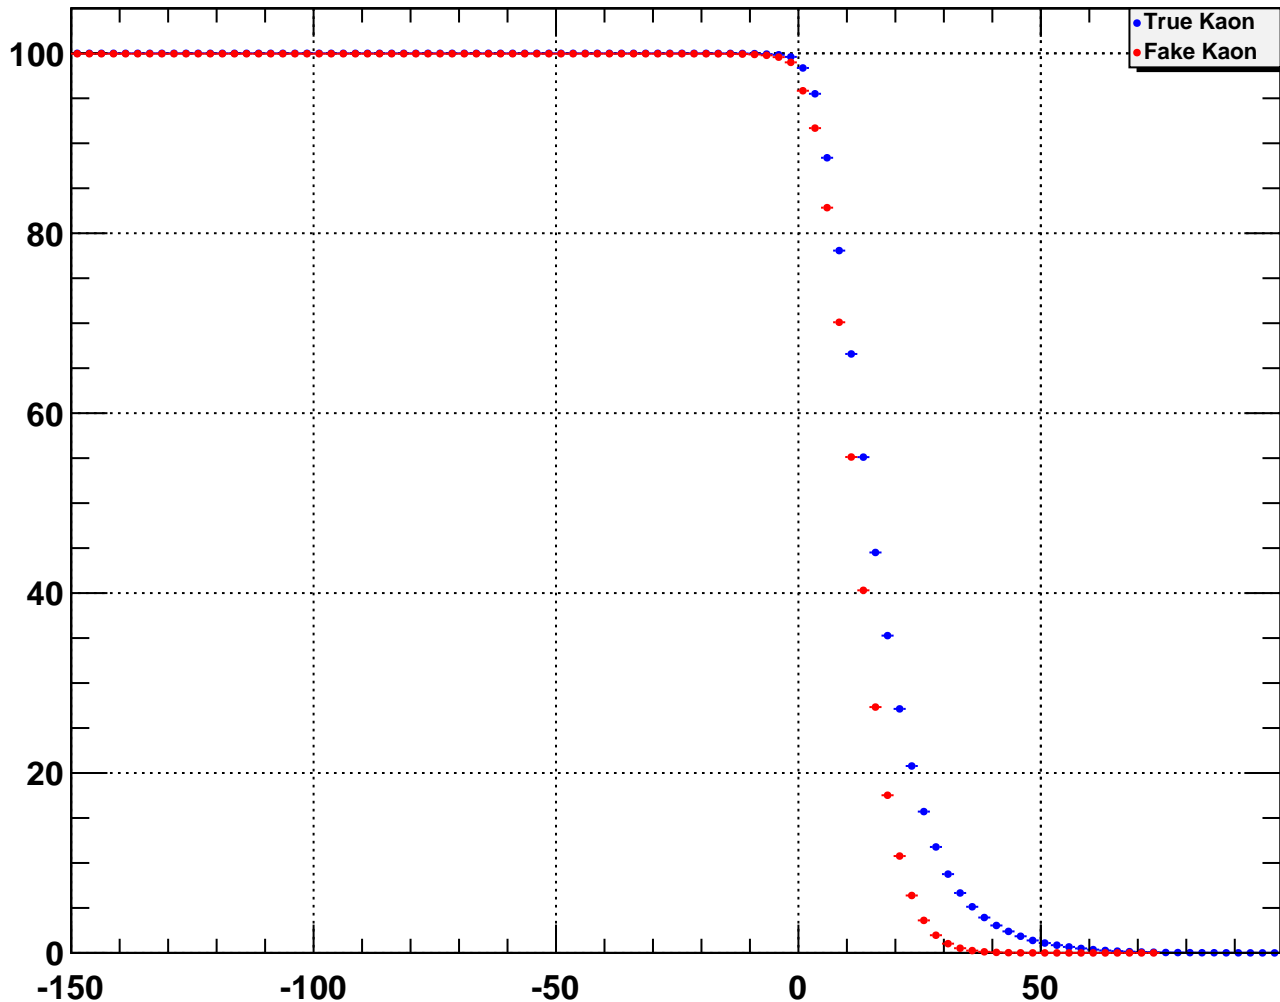

Efficiency / %

Downstream Kaon CombDLLk cut value