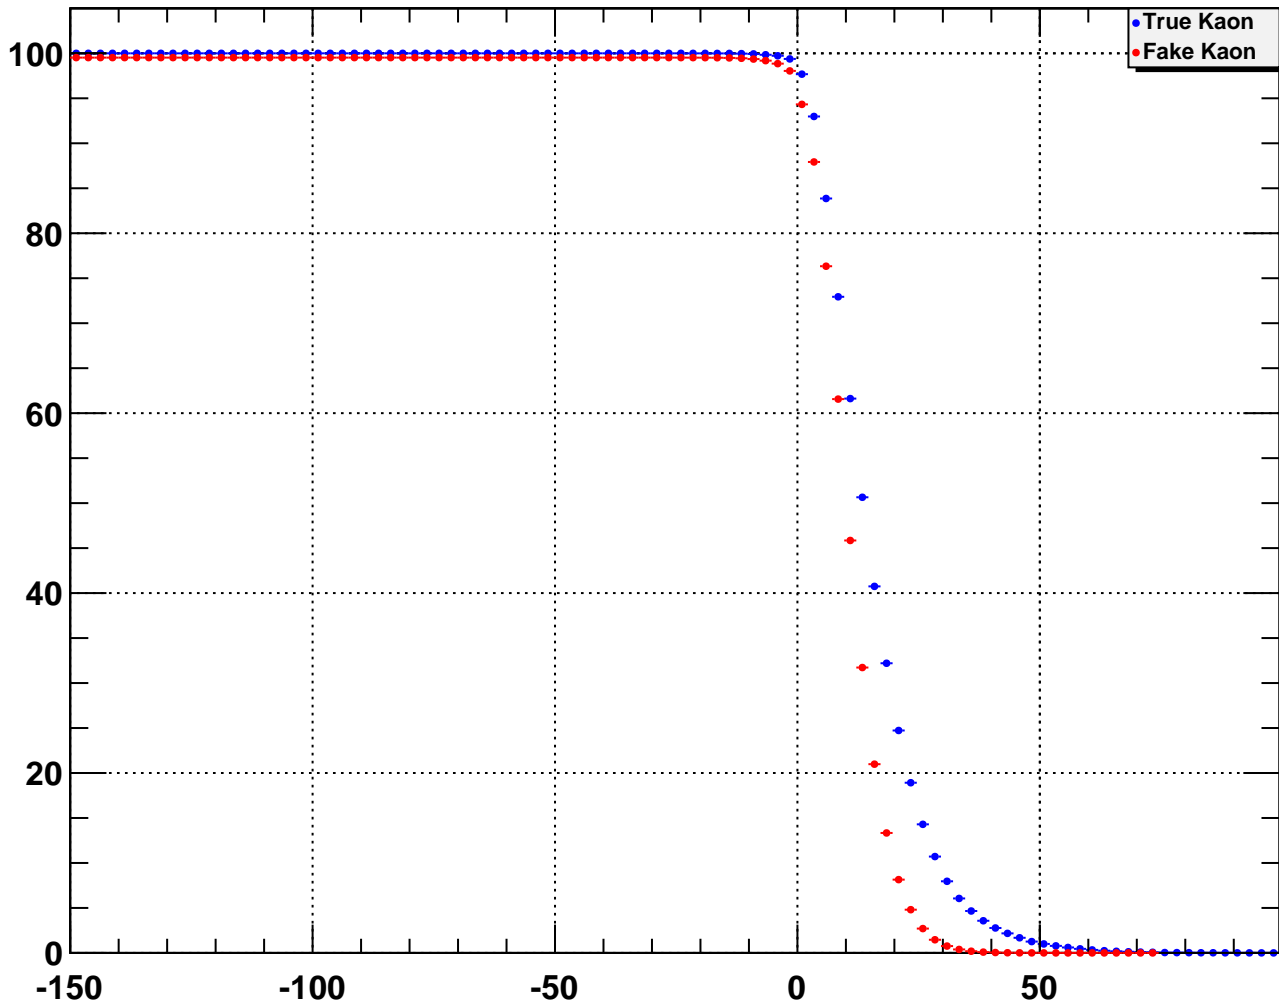

Efficiency / %

Downstream Kaon CombDLLk cut value