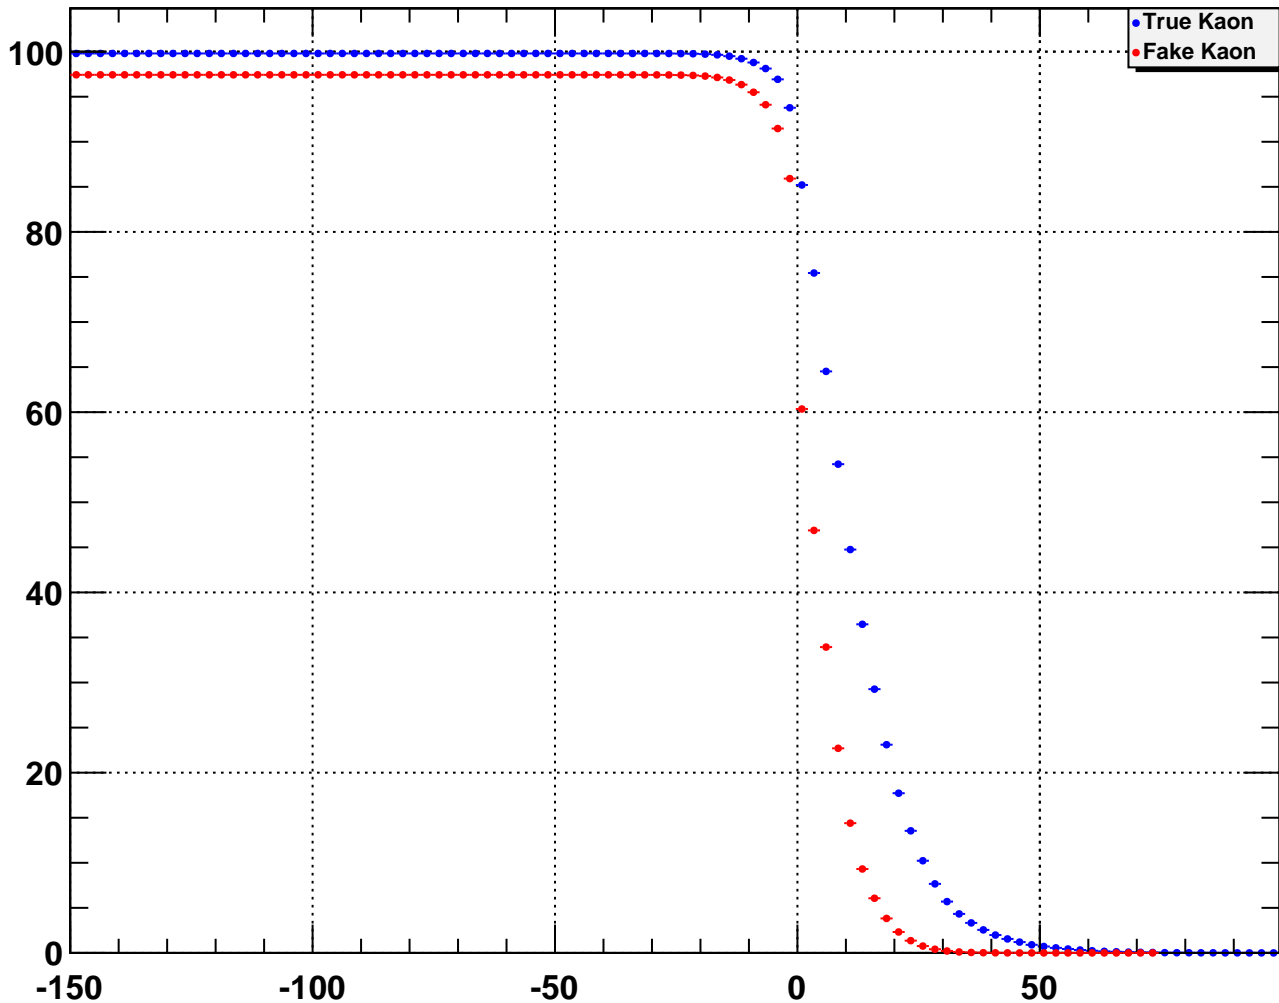

Efficiency / %

Downstream Kaon CombDLLk cut value