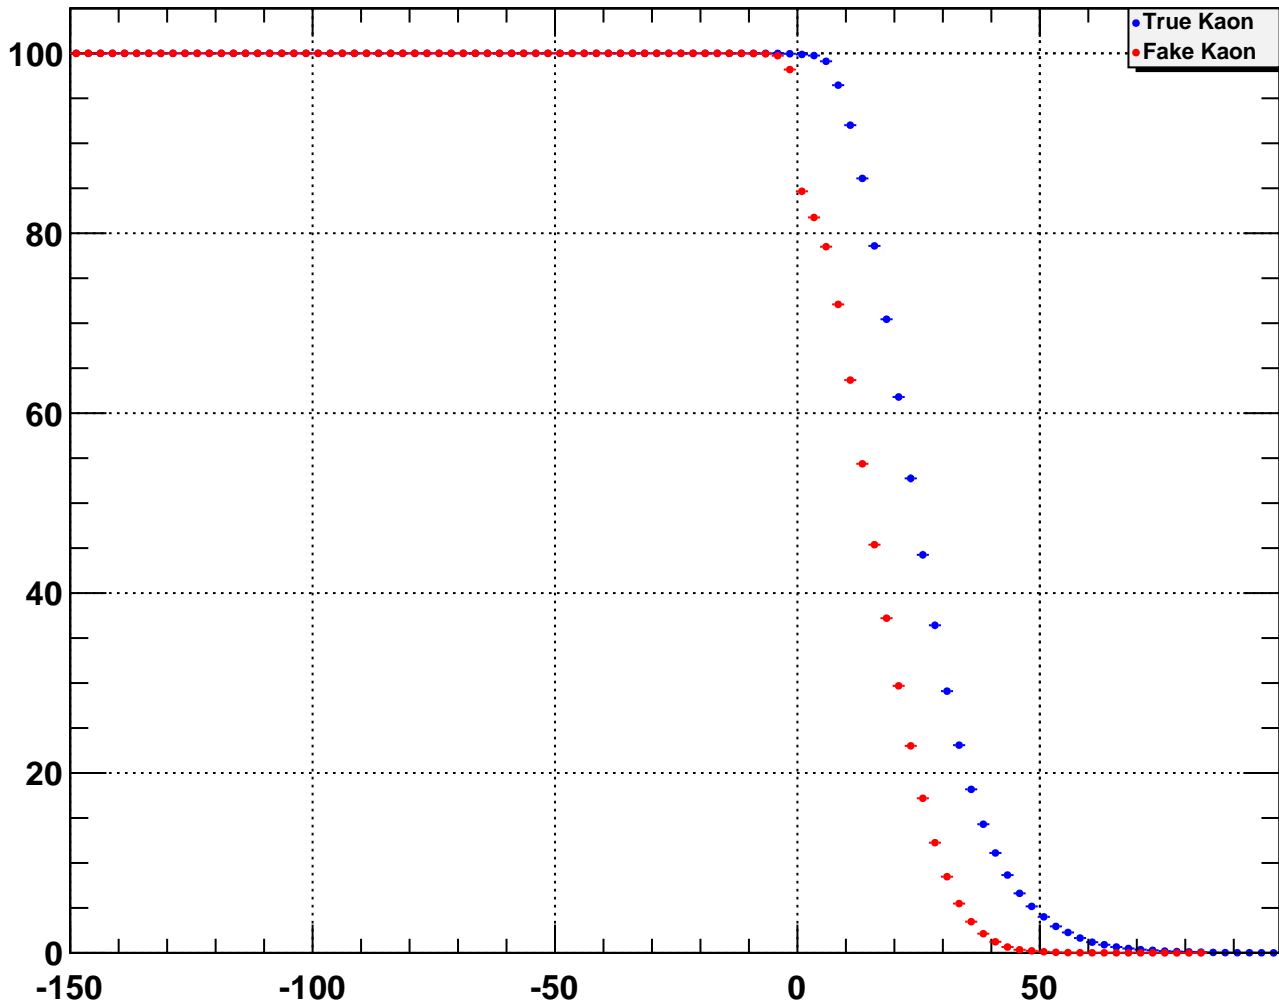

Efficiency / %

Downstream Kaon CombDLLk cut value