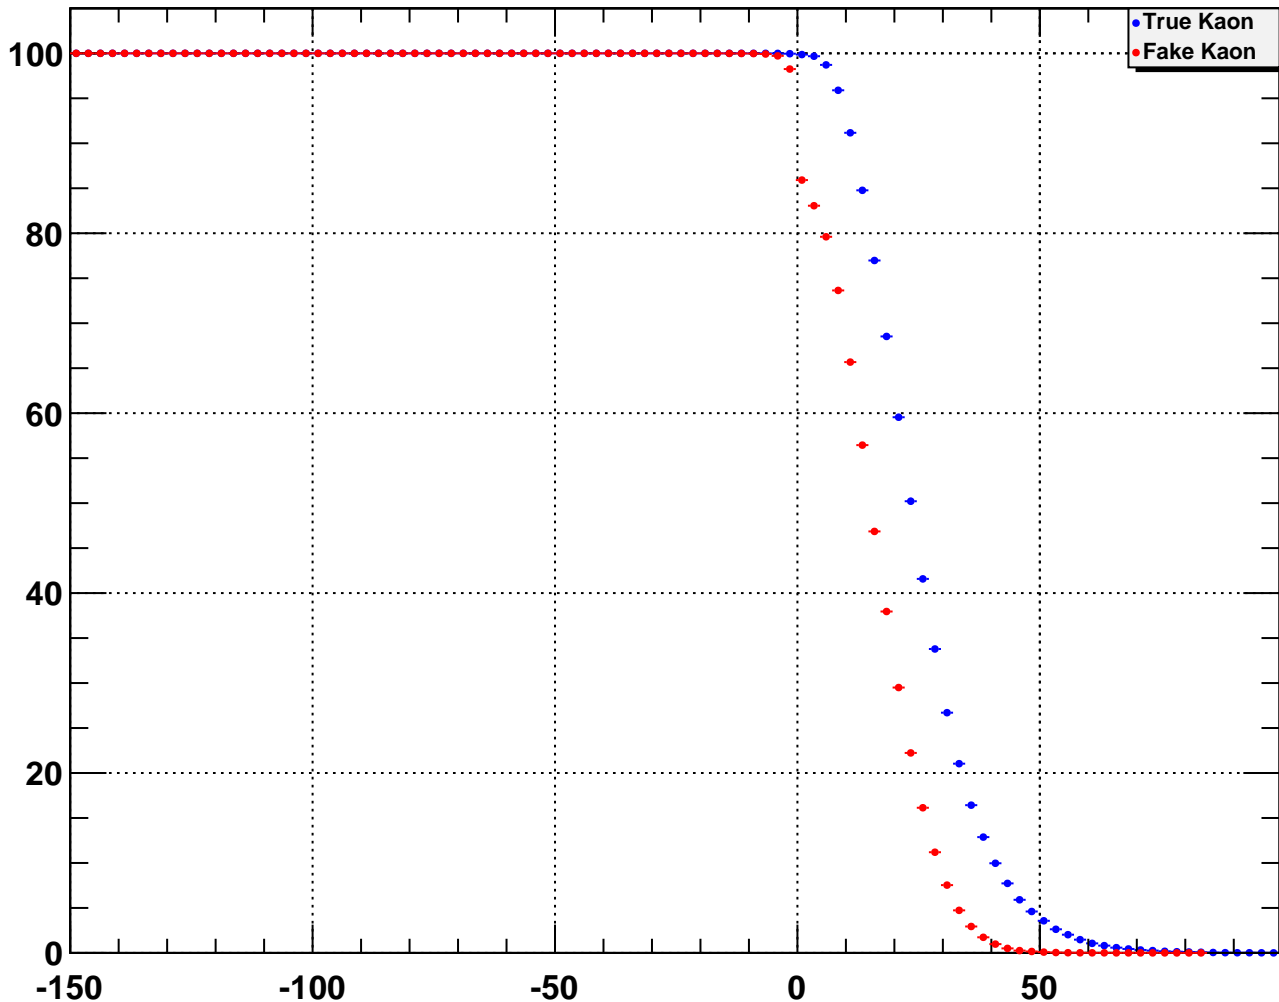

Efficiency / %

Downstream Kaon CombDLLk cut value