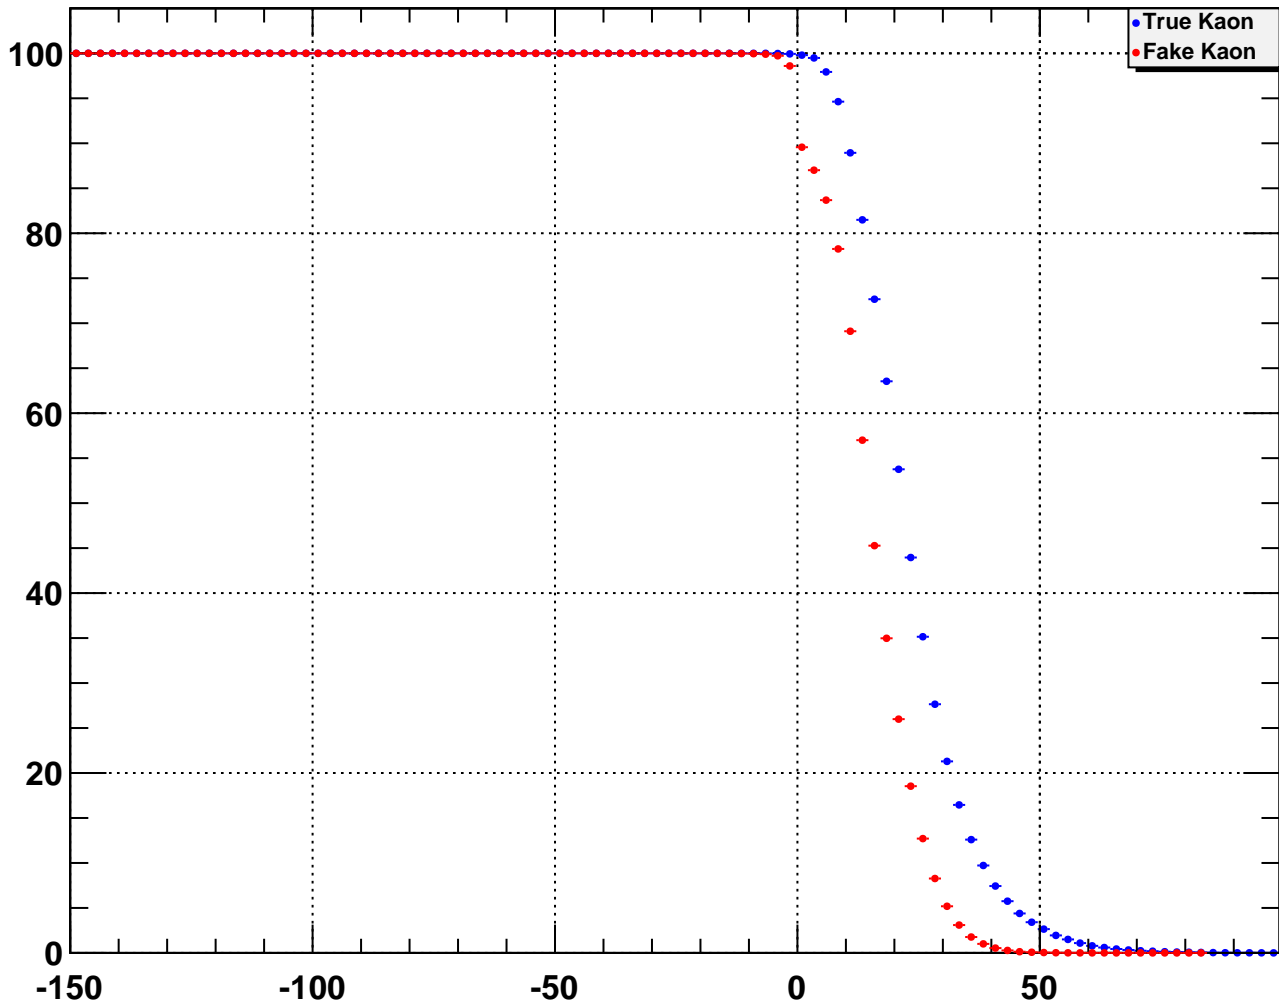

Efficiency / %

Downstream Kaon CombDLLk cut value