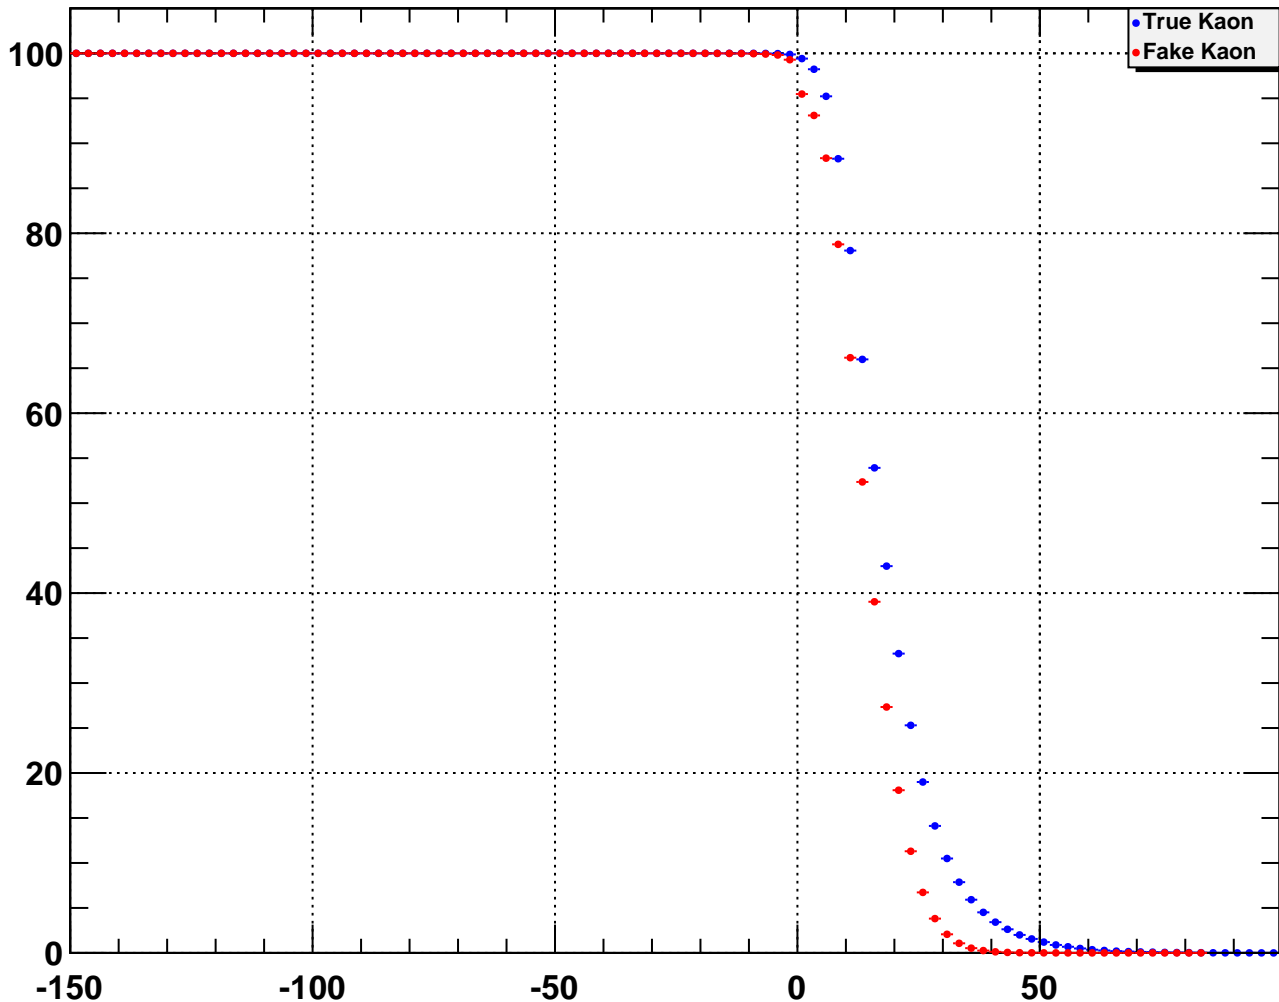

Efficiency / %

Downstream Kaon CombDLLk cut value