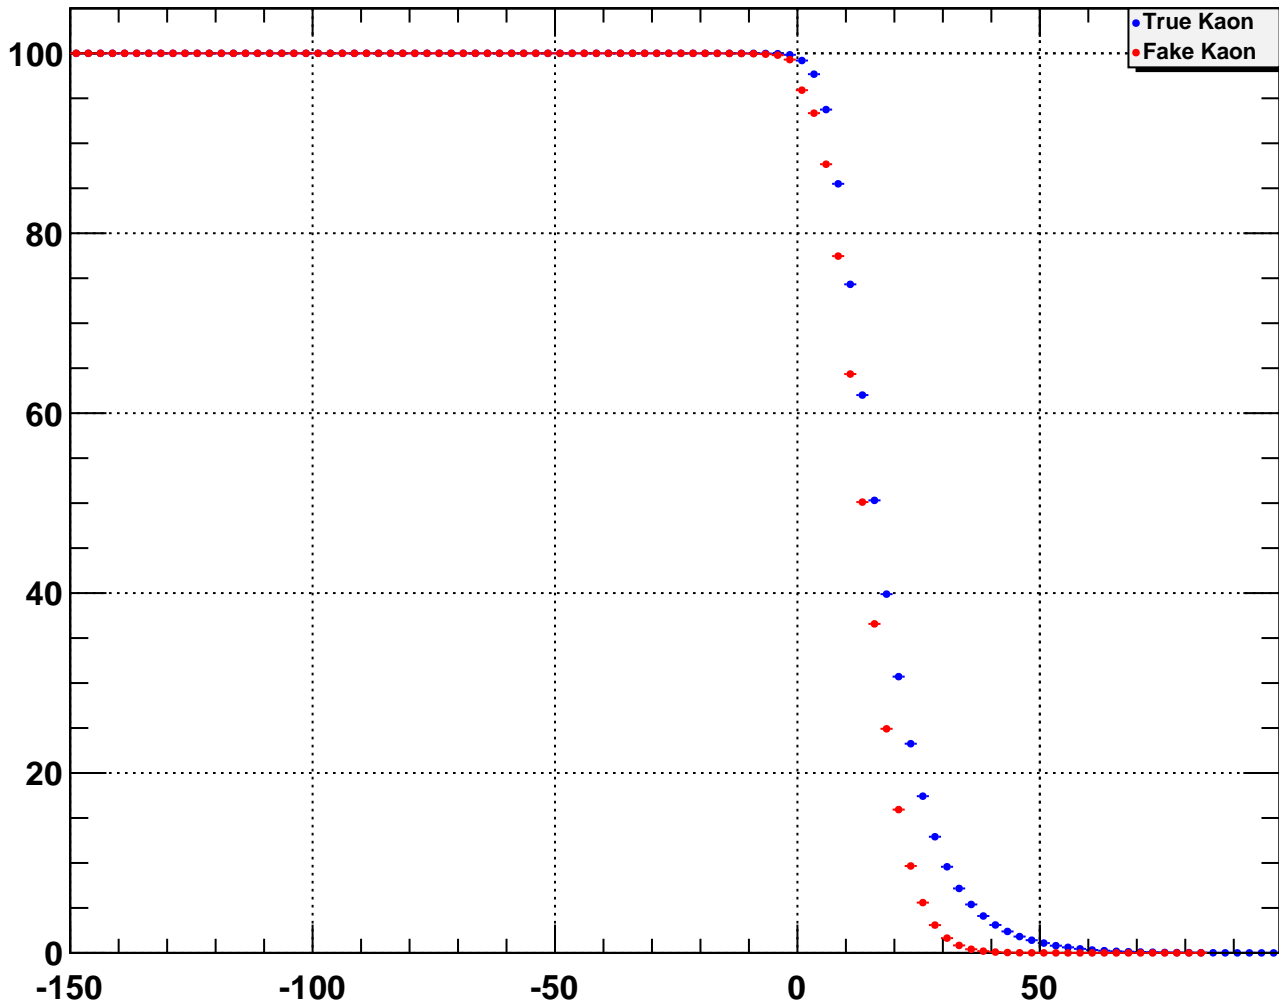

Efficiency / %

Downstream Kaon CombDLLk cut value