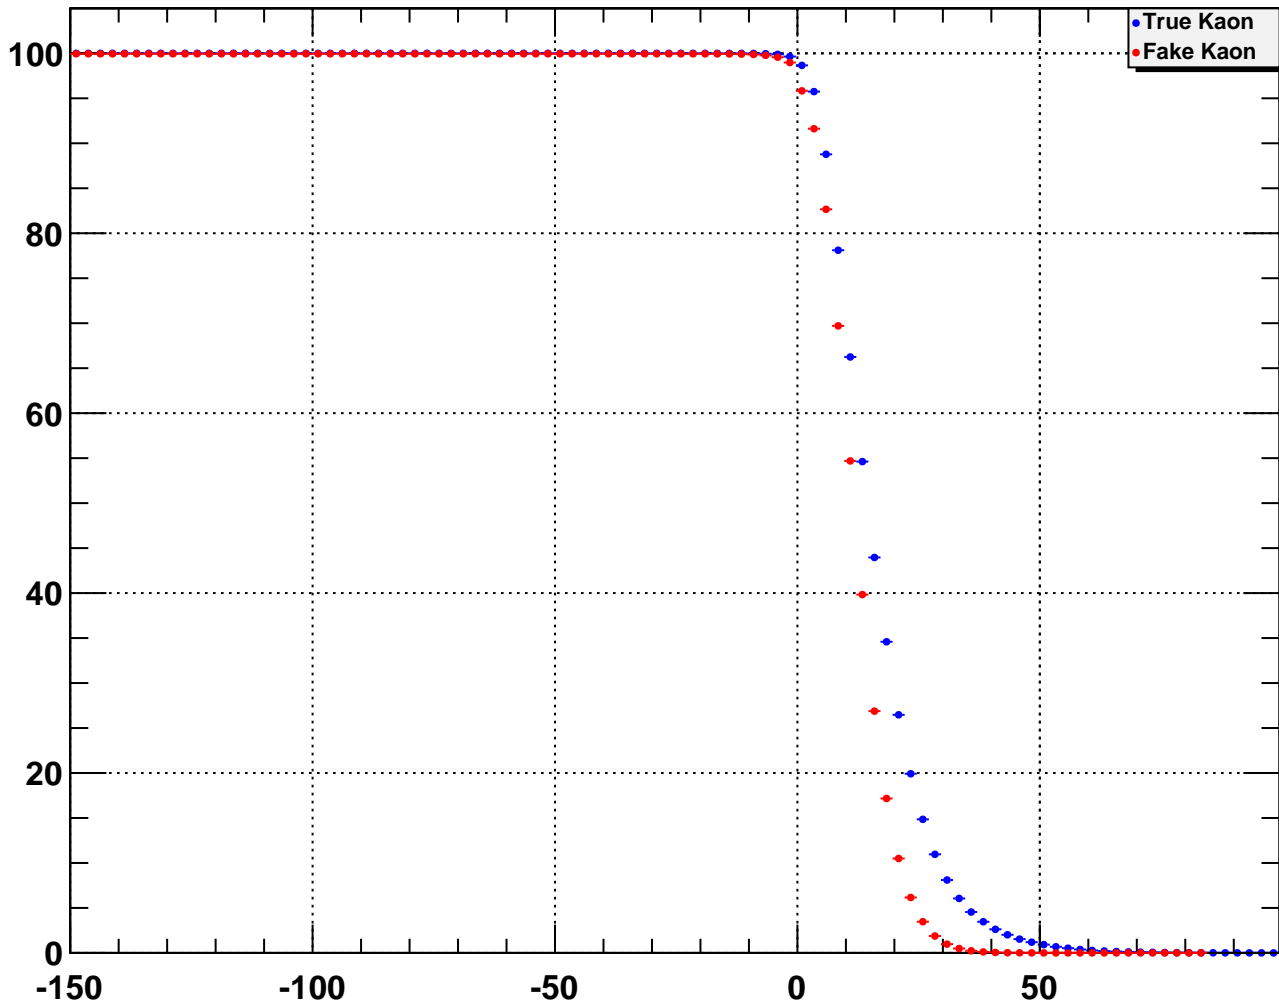

Efficiency / %

Downstream Kaon CombDLLk cut value