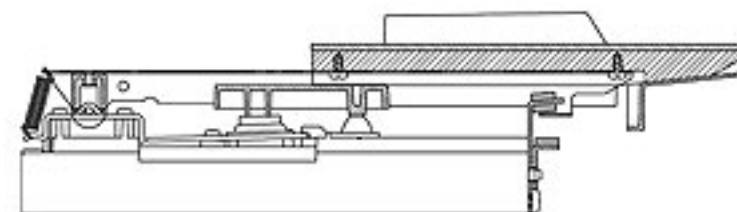

TP/62LW

TP/62LW: Natural Keys combination of Wood on Wood (Cherry) Sharp Keys special Double Material.

TP/63LW

TP/63LW: Natural Keys combination of Wood on Wood (Cherry) Wood Sharp Keys (Ebony).

TP/64LW

TP/64LW: Natural Keys combination of Wood on Wood (Ebony) Wood Sharp Key (Cherry)